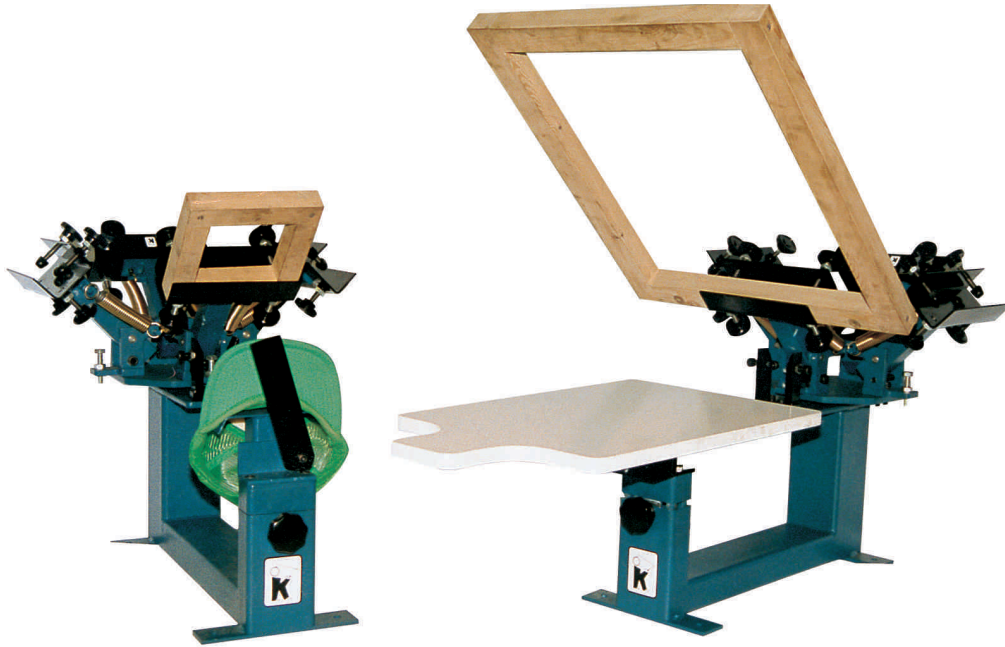

CAP/ T SHIRT PRINTER

*** Suitable for caps and tee shirts**

*** 1, 2 or 4 colour models**

*** Manual or pneumatic cap stretching (option)**

*** Excellent repeatability**

Cap Printer

Model	Overall Dims. (without frame)	Max. Frame
Cap/1	26" x 9" 66cm x 23cm	8.7" x 12" 22cm x 30cm
Cap/2	31.5" x 9" 80cm x 23cm	8.7" x 12" 22cm x 30cm
Cap/4	31.5" x 22" 80cm x 56cm	8.7" x 12" 22cm x 30cm